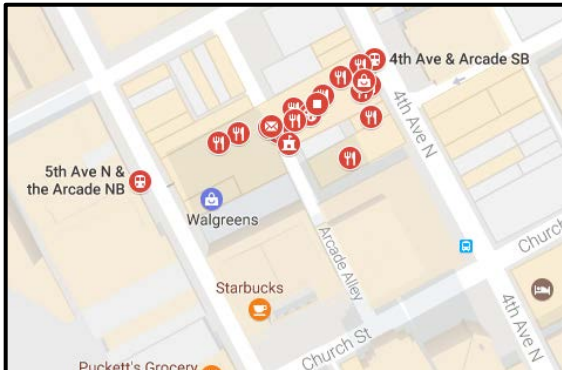

Competition Locations

Opening Ceremony, Awards Ceremony

WMA War Memorial Auditorium
301 6th Ave. N.
Nashville, TN 37243

Registration, All Documentary, All Exhibit, All Performance, All Paper

TT Tennessee Tower
312 Rosa L. Parks Ave.
Nashville, TN 37243

All Website

NPL Nashville Public Library
615 Church St.
Nashville, TN 37219

Parking is available at the following locations:

State Parking Lot (Free)

Corner of Charlotte Ave. and 10th Cir. N.

Nashville Public Library (\$14 max)

Enter from either 6th Ave. N. or 7th Ave. N.
Other parking options can be found at this website:
<http://www.parkitdowntown.com>

Food:

Local eateries can be found along Church St., 4th Ave. N, 5th Ave. N., and in the Arcade. The Arcade is parallel with Church St. and Union St., between 4th Ave. N and 5th Ave. N.

The Nashville Farmers' Market, located next to Bicentennial Mall and the new Tennessee State Museum, hosts a food court with many international cuisines.

900 Rosa L. Parks Blvd.
Nashville, TN 37208